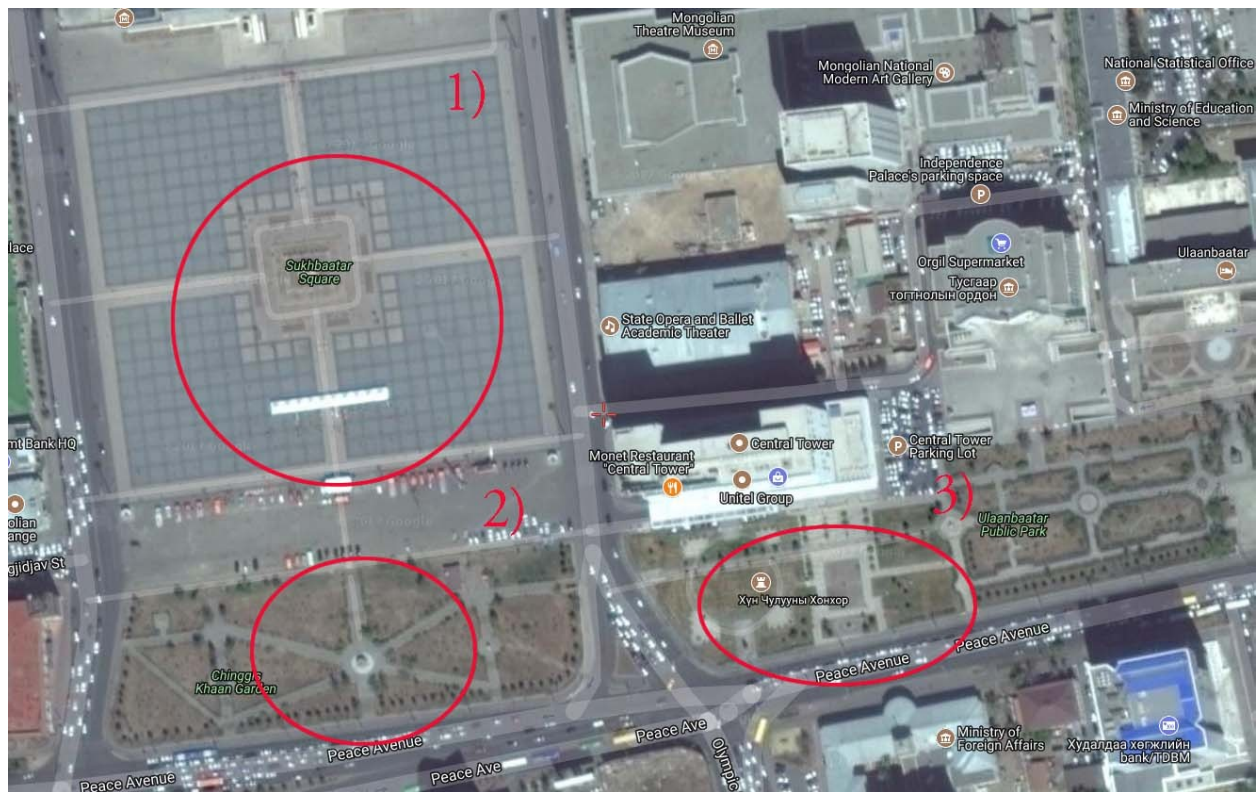

Locations of public art interventions:

BILLBOARDS:

contact:
office@landartmongolia.com
www.landartmongolia.com

Uli Seitz | Production Director: uli@landartmongolia.com

95502300 Marc Schmitz Director LAM